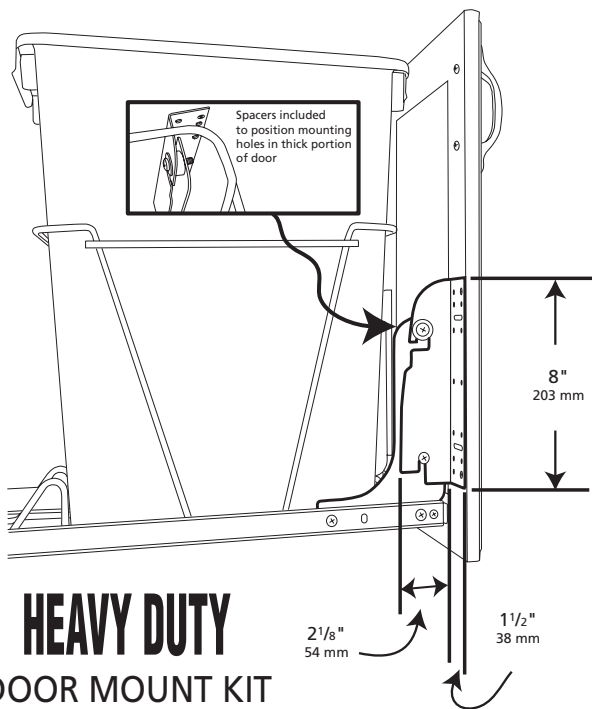

RV SERIES

HEAVY DUTY
DOOR MOUNT KIT

Feature: RV DM Brackets can be adapted to any door application without need for sub door panel.

- Fits all RV Series Waste Containers, HPRV/HRV Hampers, and 5CW2 Series Cookware Organizers
- Allows cabinet door to be installed easily
- Six-way adjustable bracket
- Includes a complete set of brackets, fasteners and spacers for installation
- Eliminates the need for a sub door panel

**HEAVY DUTY
DOOR MOUNT KIT**

Patent No. 6,390,576

PRODUCT #	DESCRIPTION	FINISH	SET PER CTN	WHT PER CARTON	SUGGESTED LIST PRICE
Heavy Duty Door Mount Kit (Individual Pack)					
RV DM KIT	Heavy Duty Door Mount Kit	White	1	3 lb.	\$33.20
RV DM17 KIT	Heavy Duty Door Mount Kit	Silver Epoxy	1	3 lb.	\$33.50

CONTAINS:

(2) Product Members, (1) set—Door Brackets (1 left and 1 right), (2) 1/4" x 1/2" Bolts, (2) 1/4" x 1/2" Bolts w/washers, (4) #10 x 1/2" truss head screws, (4) nylock nuts.
Spacer Kit: (2) 1/4" x 1" Bolts, (2) 1/4" x 1" Bolts with washers, (2) 3/8" Spacers.