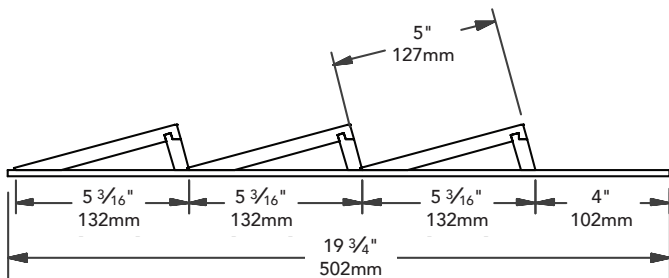

## WOOD SPICE DRAWER INSERT

- Can be customized to fit various drawer sizes up to a base 24"
- Made of our maple hardwood
- Features a tiered configuration
- Simple drop-in installation
- Carb II compliant

For video visit:  
[rev-a-shelf.com/videos](http://rev-a-shelf.com/videos)

DRAWER ACCESSORIES

4SDI-18 - Width is 16" (No Minimum Trim)  
 4SDI-24 - Width is 22" (No Minimum Trim)

PRODUCT #	DESCRIPTION	PRODUCT DIMENSIONS	FINISH	SET PER CTN	WHT PER CARTON	SUGGESTED LIST PRICE
Wood Spice Tray (Individual Pack)						
4SDI-18	Base 18" or smaller Spice Drawer Insert	16" (406 mm) W x 19 3/4" (502 mm) D x 1 1/2" (38 mm) H	Maple	1	5 lb.	\$66.85
4SDI-24	Base 24" or smaller Spice Drawer Insert	22" (559 mm) W x 19 3/4" (502 mm) D x 1 1/2" (38 mm) H	Maple	1	8 lb.	\$73.65

**CONTAINS:**

Spice Drawer Insert that can be customized for various drawer sizes. Shown with 5" spice bottles. min. interior height = 3 1/4" for 5" bottles.